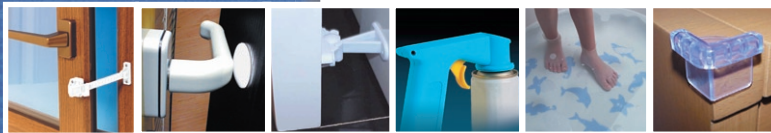

For easier and more precise pouring of drinks

DRINK HOLDER *Unio*

EASIER
pouring of the drinks

FROM TETRA PACK CONTAINERS

- it has the same shape as tetrapak containers
- easy handling of opened tetrapak containers
- enable easy insertion and removal of the containers
- can be washed in your dishwasher
- wide selection of colours available

Ventilation safety lock KUB-14
Shock absorber Kubino
Door safety lock Kubis
Spray adapter Kubispray
Anti Slip Bath Mat Kubitci
Corner cushion Kubik

KUBÍČEK
...the important details

...the important details